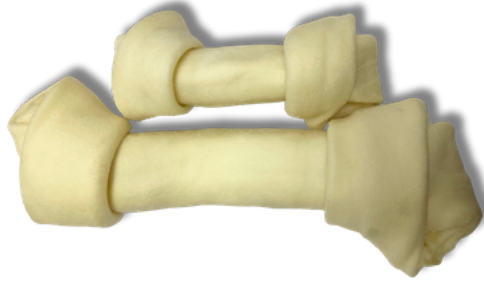

WET BONES

FLAT KNOTTED BONE

CODE	PRODUCT NAME	SIZE (CM)	WEIGHT (G)
FKB040	Flat Knotted Bone 4"	10 - 11 cm	40 - 50
FKB060	Flat Knotted Bone 6"	15 - 16 cm	100 - 110
FKB070	Flat Knotted Bone 7"	17 - 18 cm	150 - 160
FKB080	Flat Knotted Bone 8"	20 - 21 cm	170 - 180
FKB090	Flat Knotted Bone 9"	22 - 23 cm	180 - 200
FKB100	Flat Knotted Bone 10"	25 - 26 cm	250 - 260
FKB120	Flat Knotted Bone 12"	30 - 31 cm	330 - 350
FKB150	Flat Knotted Bone 15"	38 - 39 cm	360 - 380